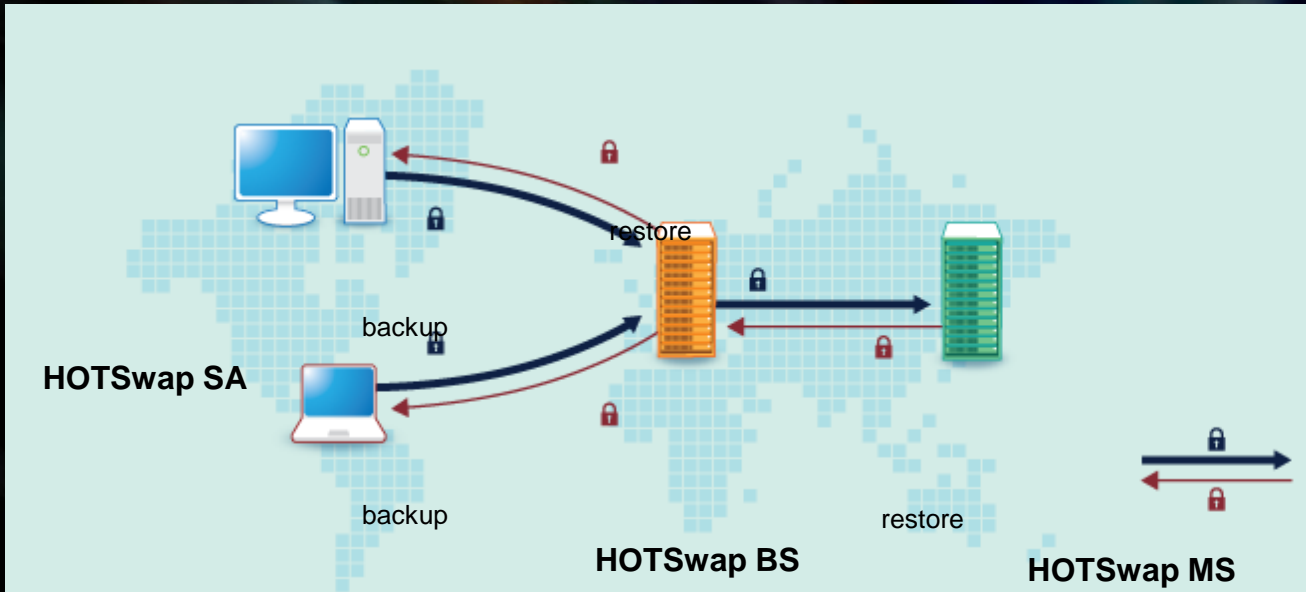

BS – Backup Server
MS – Mirror Server
SA – Server Agent
CA – Client Agent

Compressed & encrypted channels